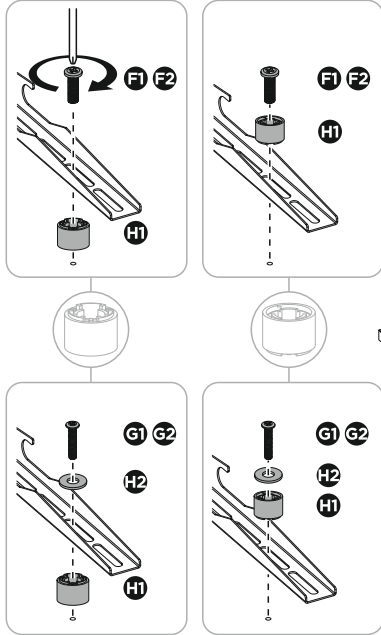

TV
RATED
120kg/264lbs

DVD
RATED
10kg/22lbs

CAMERA
RATED
5kg/11lbs

SPISAK DELOVA

3

4

5

6